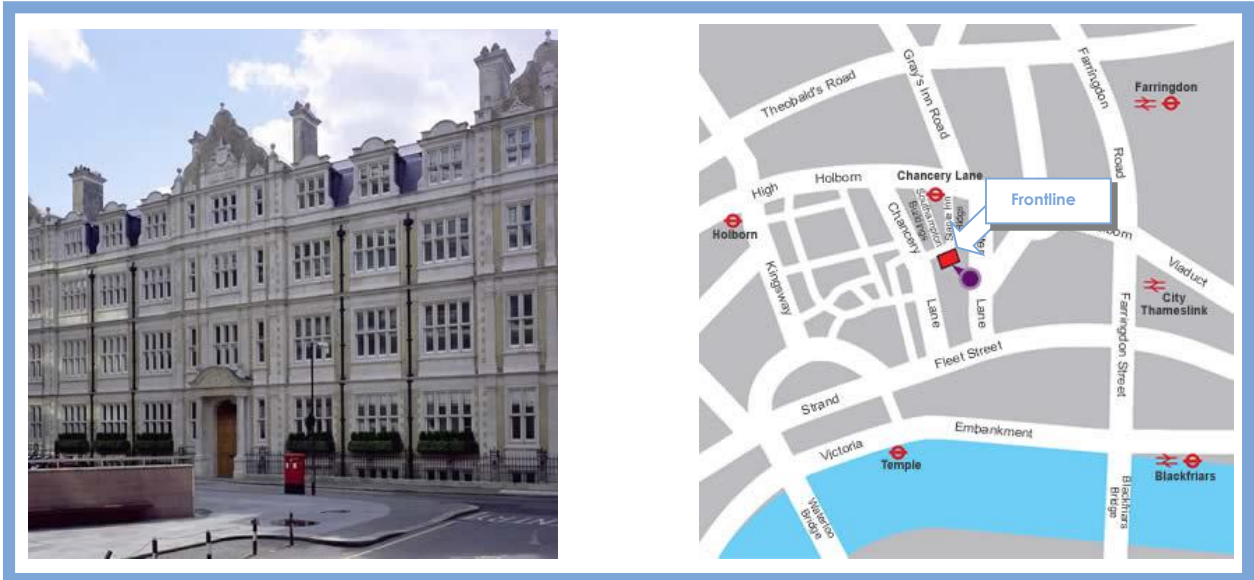

## Central Court, 25 Southampton Buildings, London – Getting Here

Central Court is located minutes away from Chancery Lane station on the Central Line. There is a 5 minute walk to Holborn station on the Piccadilly Line.